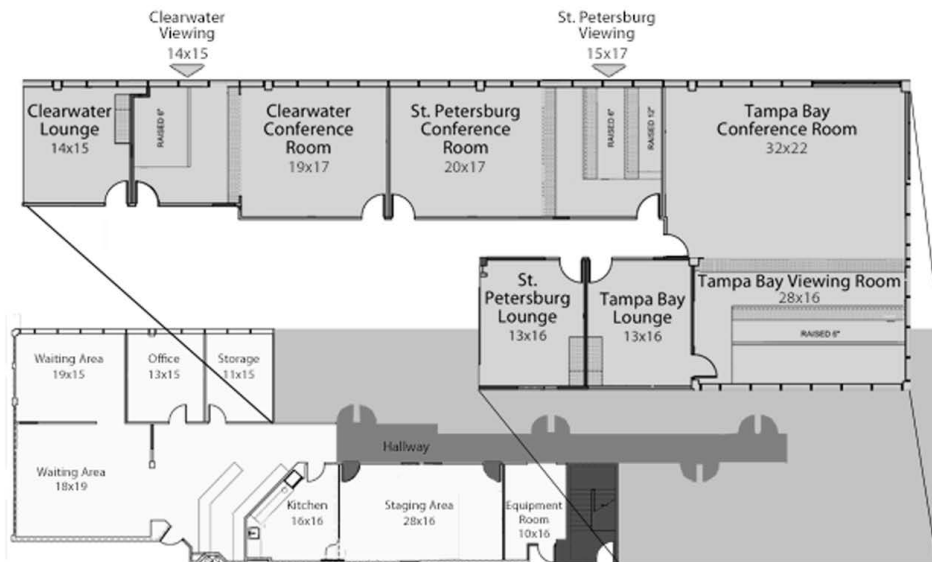

FACILITY ROOMS

Room	Dimensions	Maximum Conference Capacity	Maximum Viewing Capacity
Clearwater	19' x 17'	12	8
St. Petersburg	20' x 17'	14	14
Tampa Bay	32' x 22'	12	20

FACILITY FEATURES

- 1-on-1 Room
- Air Conditioning
- Catering Facilities
- Client Lounge
- Flipcharts/White Boards
- Internet/Web Groups
- Office Services
- One-Way Mirror Observation
- Reception Area
- Transcription
- Translation
- Web Usability Testing

LOCATION OVERVIEW

TAMPA, FLORIDA

5110 Sunforest Dr. Suite 300, Tampa, FL, 33634

FACILITY PHOTOS

Lobby

Clearwater Conference Room

Clearwater Viewing Room

Clearwater Lounge

St. Petersburg Conference Room

St. Petersburg Viewing Room

FLOOR PLAN

CONTACT 888.251.6062 | bidrequest@leresearch.com

Charlotte • Cincinnati • Columbus • Kansas City • Minneapolis • Raleigh • San Francisco - East Bay Area • St. Louis • Tampa