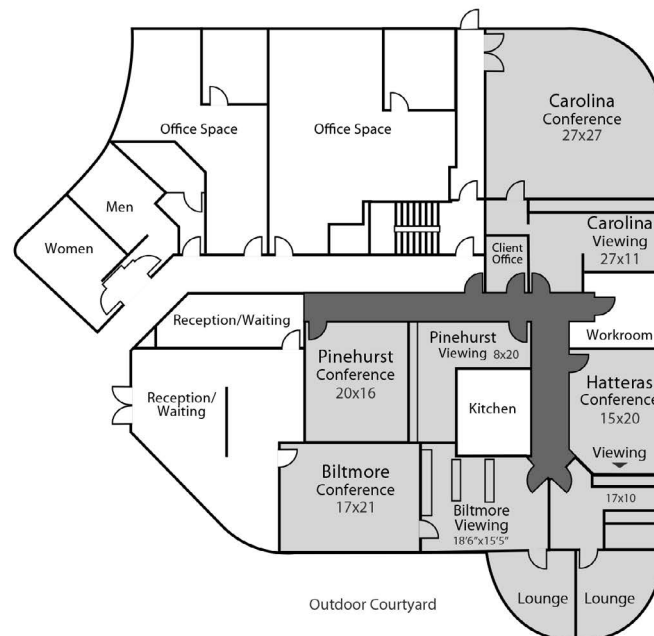

# LOCATION OVERVIEW

### FACILITY PHOTOS

Lobby

Carolina Conference Room

Carolina Viewing Room

Pinehurst Conference Room

Hatteras Conference Room

Hatteras Viewing Room

### FLOOR PLAN

**CONTACT** 888.251.6062 | [bidrequest@leresearch.com](mailto:bidrequest@leresearch.com)

Charlotte • Cincinnati • Columbus • Kansas City • Minneapolis • Raleigh • San Francisco - East Bay Area • St. Louis • Tampa