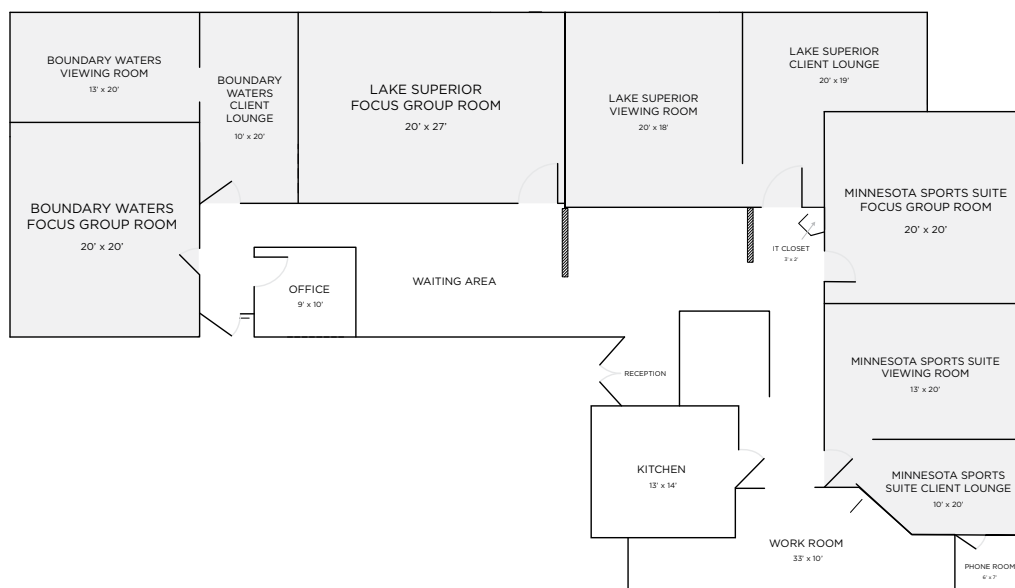

FACILITY ROOMS

Room	Dimensions	Maximum Conference Capacity	Maximum Viewing Capacity
Minnesota Sports Suite	20' x 20'	10	15
Lake Superior Suite	20' x 27'	10-14	20
Boundary Waters Suite	20' x 20'	10	15

FACILITY FEATURES

LOCATION OVERVIEW

MINNEAPOLIS, MINNESOTA

2 Meridian Crossings Suite 430, Minneapolis, MN 55423

FACILITY PHOTOS

Minnesota Sports Suite Client Lounge

Minnesota Sports Suite Focus Room

Lake Superior Suite Client Lounge

Lake Superior Suite Focus Room

Boundary Waters Suite Client Lounge

Boundary Waters Suite Focus Room

FLOOR PLAN

CONTACT 888.251.6062 | bidrequest@leresearch.com

Charlotte • Cincinnati • Columbus • Kansas City • Minneapolis • Raleigh • San Francisco - East Bay Area • St. Louis • Tampa