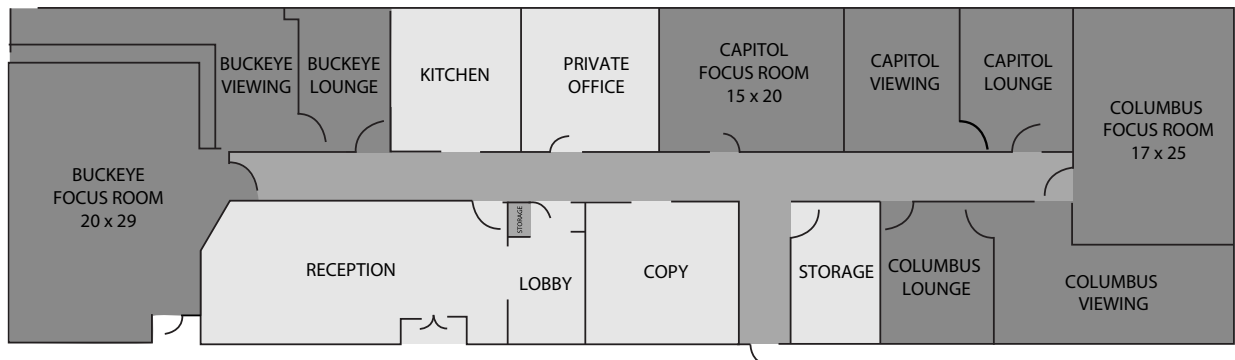

FLOOR PLAN

CONTACT 888.251.6062 | bidrequest@leresearch.com

Charlotte • Cincinnati • Columbus • Kansas City • Minneapolis • Raleigh • San Francisco - East Bay Area • St. Louis • Tampa