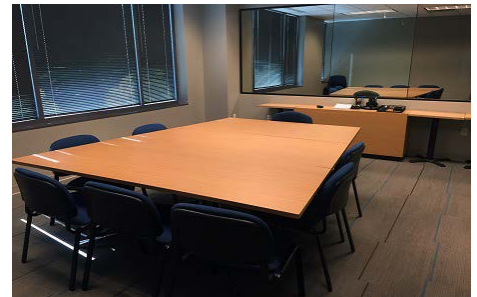

FACILITY ROOMS

Room	Dimensions	Maximum Conference Capacity	Maximum Viewing Capacity
Buckeye	20’ x 29’	20	14
Capitol	15’ x 20’	8	10
Columbus	17’ x 25’	14	14

FACILITY FEATURES

- 1-on-1 Room
- 1-on-1 Observation
- Air Conditioning
- Car Parking
- Catering Facilities
- Client Lounge
- Disabled Facilities
- Flipcharts/White Boards
- Internet/Web Groups
- Office Services
- One-Way Mirror Observation
- Patio
- Reception Area
- Transcription
- Translation
- Web Usability Testing

One Easton Oval Suite 300, Columbus, OH, 43219

FACILITY PHOTOS

Lobby

Buckeye Focus Room

Buckeye Viewing Room

Capital Client Lounge

Capital Viewing Room

Capital Focus Room