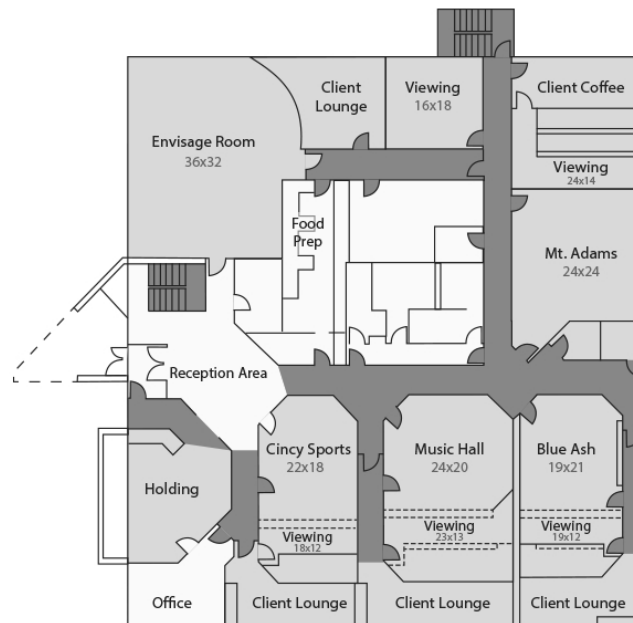

### FACILITY PHOTOS

Envisage Studio

Cincinnati Sports Focus Room

Cincinnati Sports Viewing Room

Mt. Adams Conference Room

Music Hall Focus Room

Music Hall Viewing Room

### FLOOR PLAN

**CONTACT** 888.251.6062 | [bidrequest@leresearch.com](mailto:bidrequest@leresearch.com)

Charlotte • Cincinnati • Columbus • Kansas City • Minneapolis • Raleigh • San Francisco - East Bay Area • St. Louis • Tampa