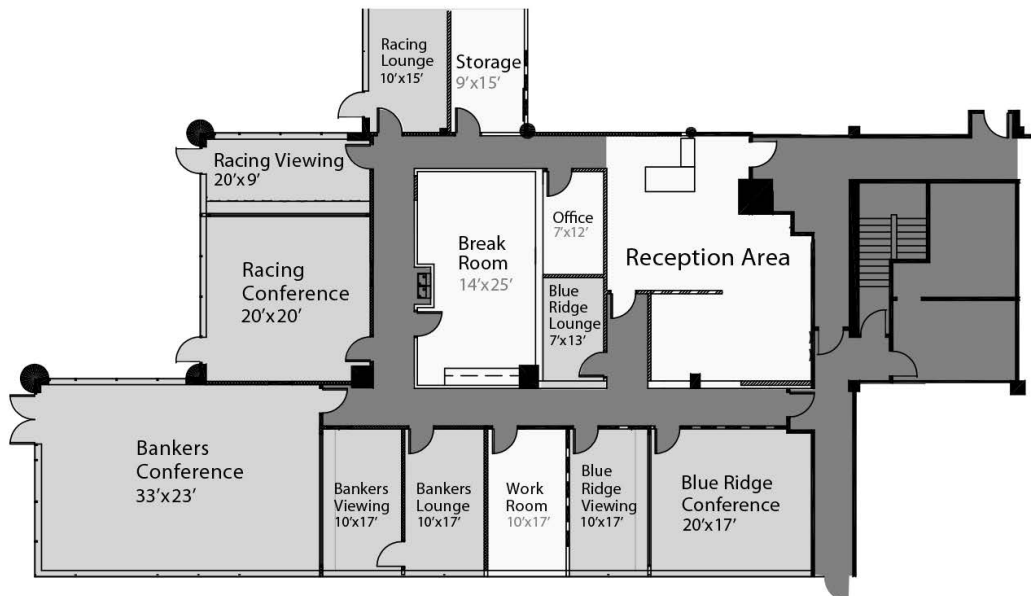

FLOOR PLAN

CONTACT 888.251.6062 | bidrequest@leresearch.com

Charlotte • Cincinnati • Columbus • Kansas City • Minneapolis • Raleigh • San Francisco - East Bay Area • St. Louis • Tampa