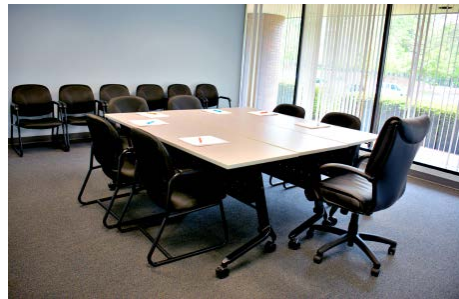

FACILITY ROOMS

Room	Dimensions	Maximum Conference Capacity	Maximum Viewing Capacity
Bankers Suite	33' x 23'	20	12
Blue Ridge Suite	20' x 17'	12	8
Racing Suite	20' x 20'	12	10

FACILITY FEATURES

- 1-on-1 Room
- 1-on-1 Observation
- Air Conditioning
- Car parking
- Catering Facilities
- Client Lounge
- Disabled Facilities
- Flipcharts/White Boards
- Internet/Web Groups
- Office Services
- One-Way Mirror Observation
- Patio
- Reception Area
- Transcription
- Translation
- Waiting Room
- Web Usability Testing

4824 Parkway Plaza Blvd. Suite 110, Charlotte, North Carolina, 28217

FACILITY PHOTOS

Racing Conference Room

Racing Lounge

Bankers Conference Room

Bankers Lounge

Blue Ridge Conference Room

Blue Ridge Lounge