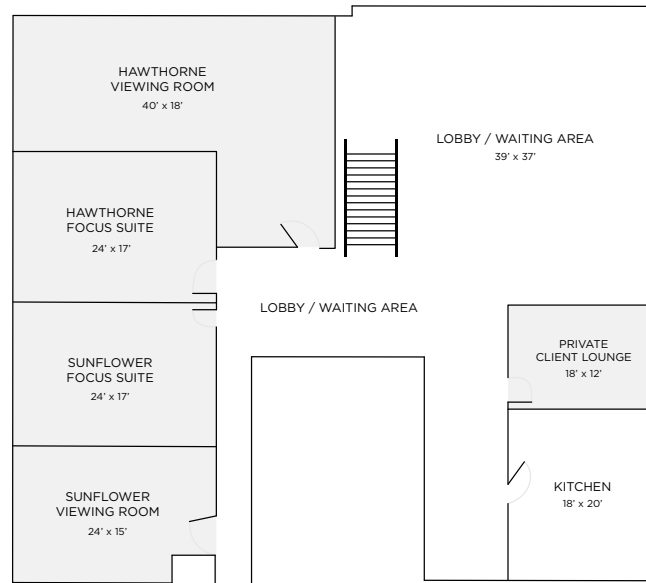

LOCATION OVERVIEW

KANSAS CITY, MISSOURI

4638 J C Nichols Pkwy, Kansas City, MO, 64112

FACILITY PHOTOS

Hawthorne Focus Suite

Hawthorne Viewing Room

Sunflower Focus Suite

Sunflower Viewing Room

Kitchen

Lobby

FLOOR PLAN

CONTACT 888.251.6062 | bidrequest@leresearch.com

Charlotte • Cincinnati • Columbus • Kansas City • Minneapolis • Raleigh • San Francisco - East Bay Area • St. Louis • Tampa